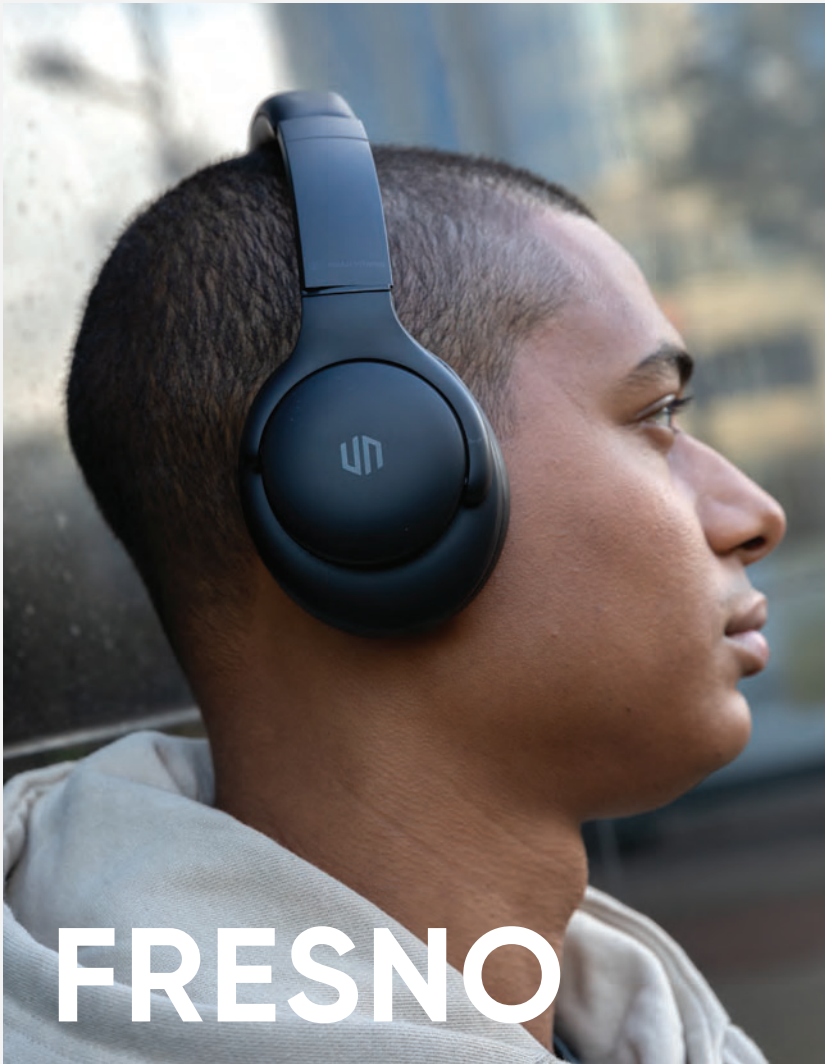

URBAN VITAMIN

URBAN VITAMIN FRESNO WIRELESS HEADPHONE

FRESNO

**FOLDABLE AND
TWISTABLE
DESIGN**

**PLAYTIME
35 HRS**

**CLEAR
SOUND**

**OVER EAR
DESIGN**

**BUILT IN
MICROPHONE**